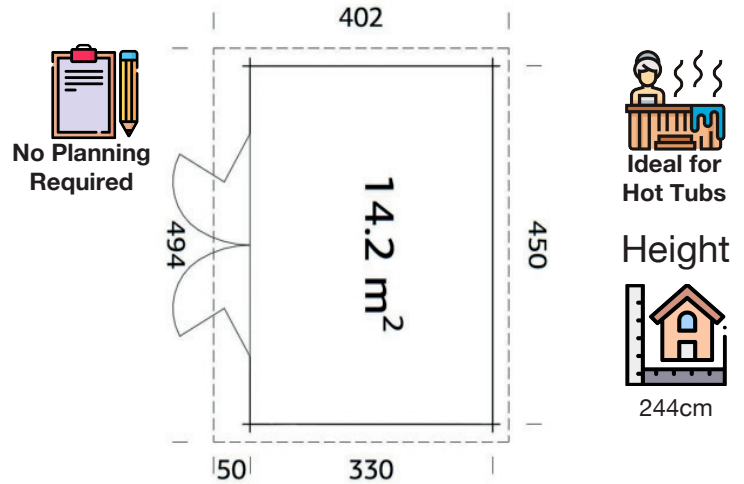

MICHIGAN 3

The stunning Michigan 3 log cabin is the perfect modern alternative to a summer house. Made with 44mm thick logs this garden building features bi - fold doors which allow the natural light to flood into your log cabin so that you can enjoy the elements of your garden no matter what the weather.

-  470 x 350cm
-  44mm
-  31.6m³
-  14.2m²
-  265 x 183cm
-  N/A
-  19mm
-  19mm
-  N/A

FULL SPECIFICATION

CABIN SIZE:	470 x 350cm x 244cm	Wood Type:	Nordic Spruce
WALL THICKNESS:	44mm	Chalet Cut:	Logs (Wind & Rain Protection)
VOLUME:	31.6m ³	Window Type:	Double Glass
AREA:	14.2m ²	Window / Door Feature:	Rubber Seals & Silicone
DOOR OPENING:	265 x 183cm	Braces:	Wind Braces
WINDOW OPENING:	N/A	Roof Boards With:	Boards With Tongue & Groove
FLOORS BOARDS:	19mm	Guarantee:	5 Years
ROOF BOARDS:	19mm	Treated Foundation Joists:	Yes
ROOF OVERHANG:	N/A	IDEAL FOR:	Log Cabin Log Cottages Games Room Study Summer House
UNDER PLANNING:	Yes		